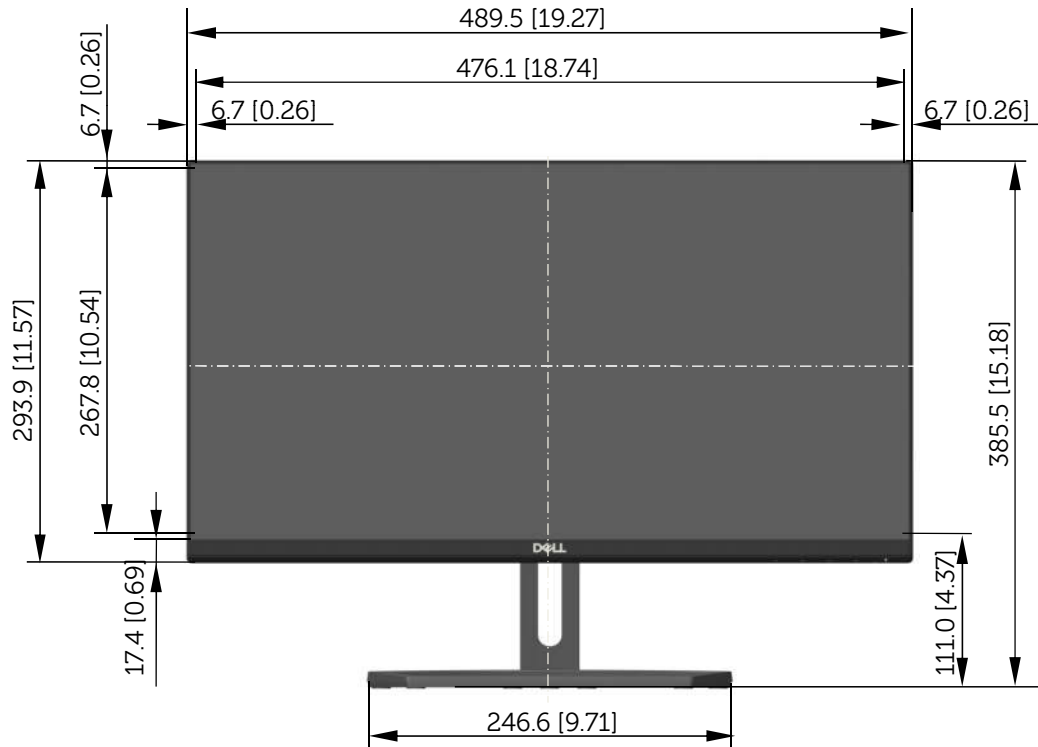

S2218H / S2218M Outline Dimension

Unit: mm (inch)
 Dimension: Nominal
 Scale: Not to scale

Back view of Monitor without stand

S2318H / S2318M Outline Dimension

Unit: mm (inch)
 Dimension: Nominal
 Scale: Not to scale

Back view of Monitor without stand